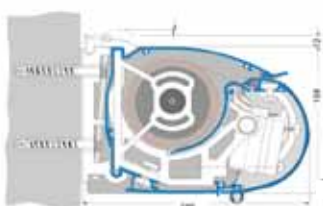

MILLIENNIUM FULL-CASSETTE

Precision German Engineering

Modern & Stylish | Durable & Robust | 5 Year Warranty | Range of Fabrics | Motorisation | Weather Sensors

SUN SHADE AWNING SOLUTIONS

Millenium Full-Cassette is a durable high-quality awning elegantly styled and with refined technical features. Fitting snugly against the wall its extremely compact dimensions – 158 mm in height and 249 mm deep – make it stand out.

MILLIENNIUM

FULL-CASSETTE

Installation Options

Wall Fix

Top Fix

Rafter Fix

Control Accessories

TIMER

WIND SENSOR

REMOTES

Technical Information

DRIVE	Motorised or manual operation
SENSORS	All weather sensors - sun, rain, wind, temperature, timer
FRAME COLOURS	White or custom Dulux powder coat finish
AWNING FABRICS	Acrylic or polyester canvas or sunscreen mesh
WIDTH	3m - 7.5 m
Extension (arm lengths)	2.0m / 2.5m / 3.0m / 3.5m / 4.0m
PROFILES	High Grade Extruded Aluminum
FIXINGS	Stainless steel nuts, bolts and pins
ARM	High tension triple spring arm system with PVC coated stainless steel cables