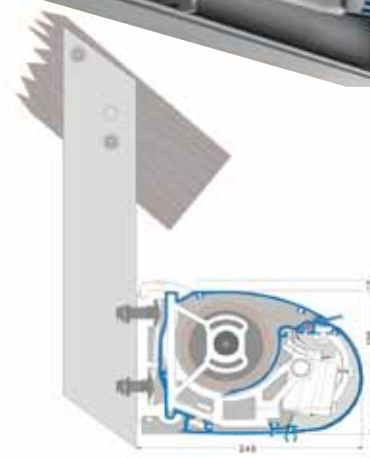

MILLIENNIUM

FULL-CASSETTE

Installation Options

Wall Fix

Top Fix

Rafter Fix

Control Accessories

TIMER

WIND SENSOR

REMOTES

Technical Information

DRIVE	Motorised or manual operation
SENSORS	All weather sensors - sun, rain, wind, temperature, timer
FRAME COLOURS	White or custom Dulux powder coat finish
AWNING FABRICS	Acrylic or polyester canvas or sunscreen mesh
WIDTH	3m - 7.5 m
Extension (arm lengths)	2.0m / 2.5m / 3.0m / 3.5m / 4.0m
PROFILES	High Grade Extruded Aluminum
FIXINGS	Stainless steel nuts, bolts and pins
ARM	High tension triple spring arm system with PVC coated stainless steel cables